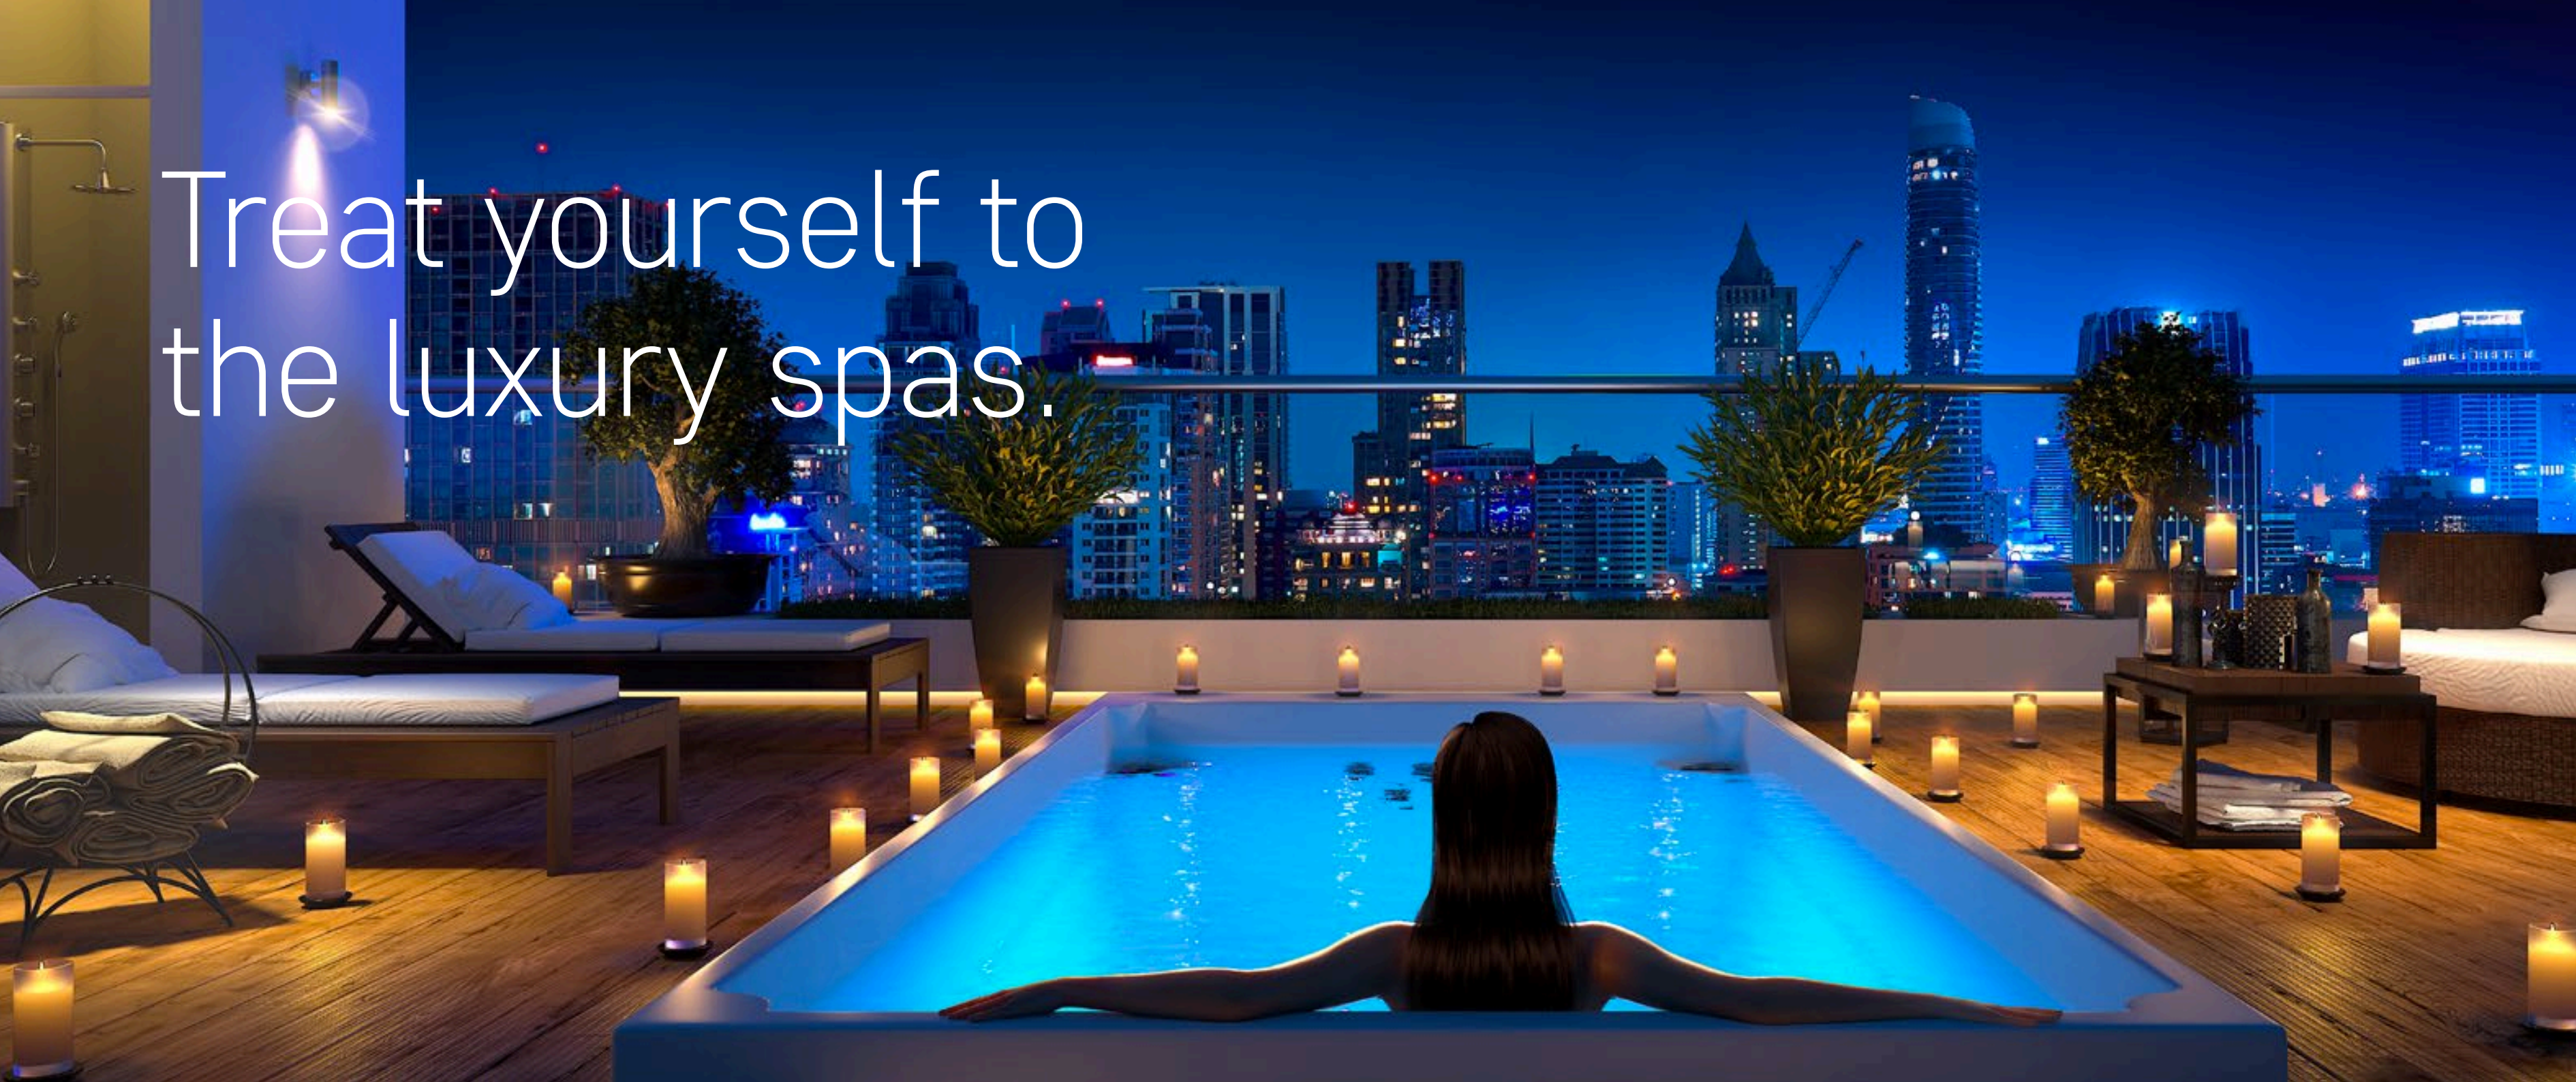

Treat yourself to
the luxury spas.